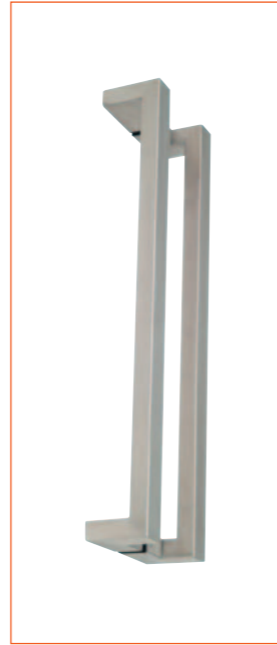

The finishing touch

Your selection guide to door
and window furniture

Flush Pulls / Pull Handles

▲ **BITOLA**
Mortice kit available

▲ **SOLANO**
Kit with roller deadlock available

▲ **JUNO**
Kit with roller deadlock available

▲ **ANDOR**
Square profile

▲ **HARMONY**
Matching Daintree Escutcheon
Satin Chrome

▲ **CAPELLA**
Matching Daintree Escutcheon
Satin Chrome

▲ **PALO**
Square profile

▲ **ZEBRATTI**
Flush Pull handle

Product Name	Available Finishes	Size mm	Material	Warranty Years	Entrance Doors	UrbanSlider™ & Stacker	Standard Sliding Doors	Hinged & French Doors	Bi-Fold Doors & Windows	Awning & Casement Windows	Sliding Windows	Locking	Non Locking	Like Keyed
FLUSH PULLS / PULL HANDLES														
Bitola	Satin SS	235	Solid Cast SS	7	✓	✓							✓	
Solano	SC	450 & 600	Brass	7	✓	✓							✓	
Juno	SC	450	Brass	7	✓	✓							✓	
Andor	Satin SS	600	SS	7	✓	✓							✓	
Harmony	CP,PB,SC	300	Brass	1	✓	✓							✓	
Capella	CP,PB,SC	300	Brass	1	✓	✓							✓	
Palo	SS	450 & 300	SS	1	✓	✓			✓		✓		✓	
Zibratti	SC	200	Solid Aluminium	2		✓	✓				✓		✓	